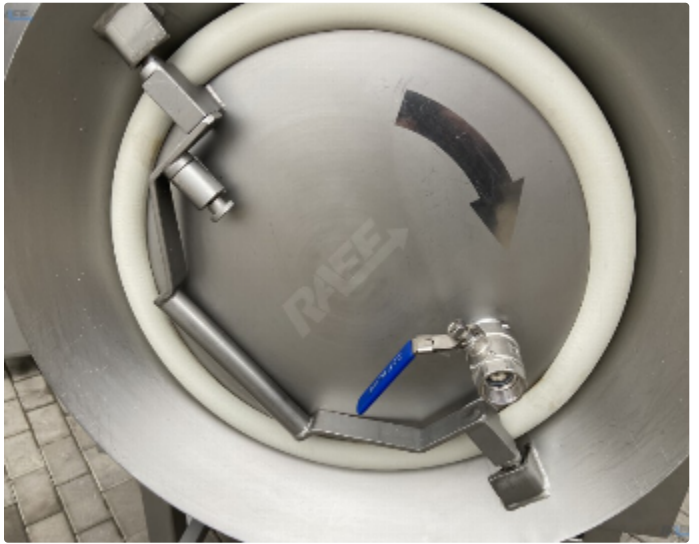

This offer is subject to change and non-binding. Changes, errors and prior sale explicitly reserved.